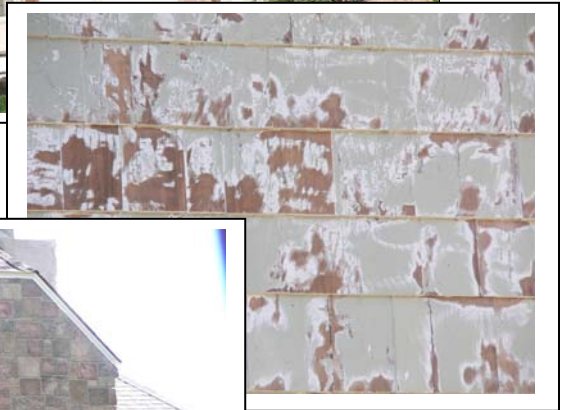

XIM Peel Bond

Premium repaint of classic home in Shaker Heights, OH - 2005

Condition- Several layers of old paint, replacement cedar shingles

Contractor- Sustaric Painting and Decorating

Finish topcoat- Sherwin Williams Durations

Peel Bond challenge- blend old and new section to present a smooth uniform appearance

XIM Peel Bond

Home in Shaker Heights, OH - 2005

After Refinishing