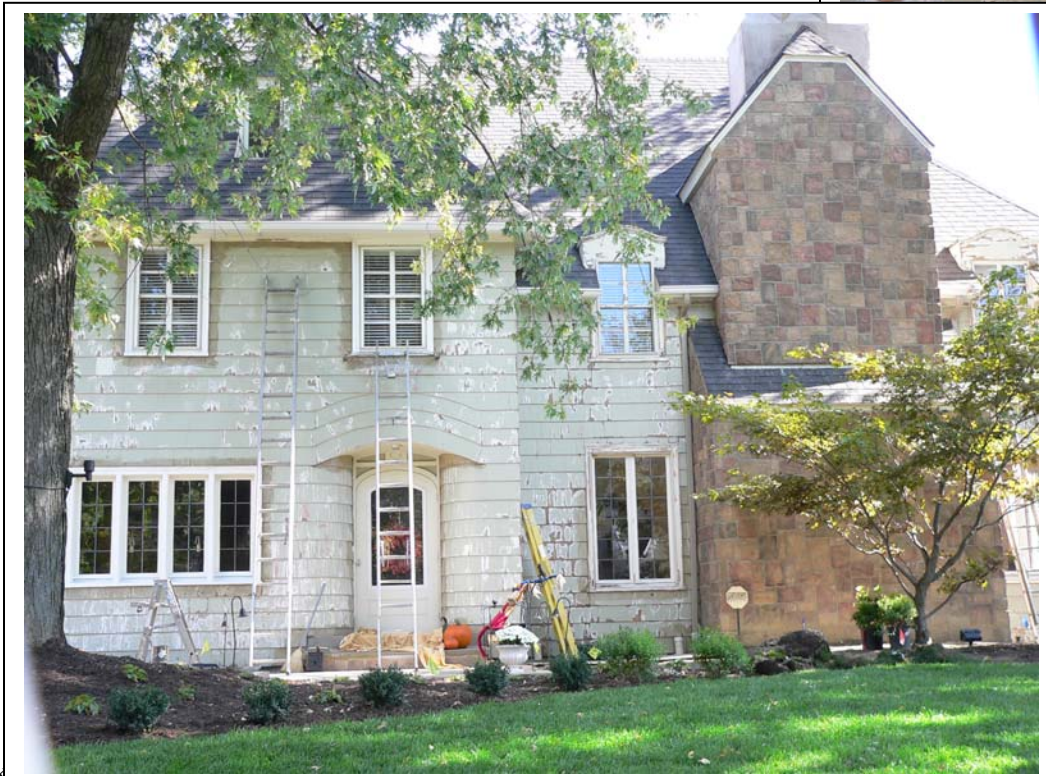

XIM Peel Bond

Premium repaint of classic home in Shaker Heights, OH - 2005

Condition- Several layers of old paint, replacement cedar shingles

Contractor- Sustaric Painting and Decorating

Finish topcoat- Sherwin Williams Durations

Peel Bond challenge- blend old and new section to present a smooth uniform appearance

XIM Peel Bond

Home in Shaker Heights, OH - 2005

After Refinishing